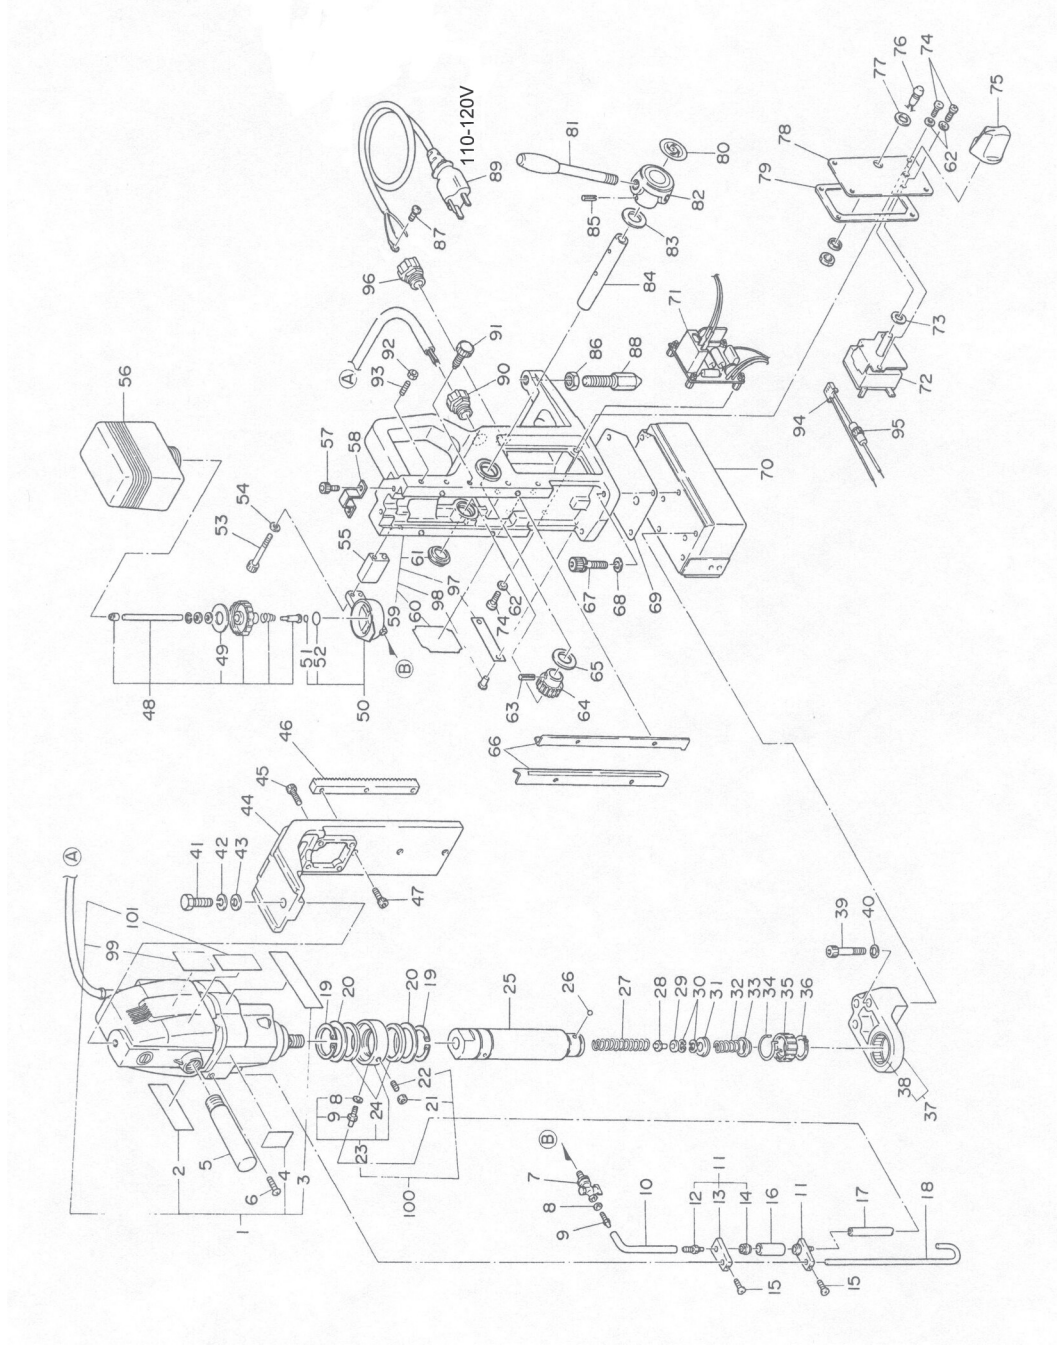

ATRA ACE A0-5000 ASSEMBLY AND PARTS LIST

The part numbers with () are included in the Assy parts written above them.

No.	Part No.	Part Name	Q'ty	Price	No.	Part No.	Part Name	Q'ty	Price	No.	Part No.	Part Name	Q'ty	Price
1	TB02594	Drill Motor Assy A (230V)	1 set		36	TP15239	Retaining Ring C-28	1		74	TP02618	+ Screw 4 X 8	10	
1	TB04124	Drill Motor Assy A (110-120V)	1 set		37	TB02695	Bracket Assy	1 set		75	TP12781	Control Knob	1	
	(TA9A028)	Brush Assy (2 pcs/set)	1 set		38	(TQ03444)	Needle Bearing B-2410	1		76	TQ03115	Lamp D0H-8HSR (Red)	1 set	
2	(TQ05281)	Label Drill rpm	1		39	TP13332	Hex. Socket Bolt 8 X 50	3		77	TQ03130	Seal Washer M8	1	
3	(TQ05063)	Caution Label	1		40	TP05049	Washer M8	3		78	TQ03396	Switch Plate	1	
4	(TQ05066)	Cutter Caution Label	1		41	TP12782	Hex. Bolt 10X 35	1		79	TQ03123	Packing Body	1	
99	(TQ05065)	Label - Cutter Insertion	1		42	TP06226	Spring Washer M10	1		80	TP02573	Plate Nitto	1	
101	(TQ05064)	Cutter Mounting Label	1		43	TP07225	Plain Washer M10	1		81	TP00118	Feed Handle	3	
5	TB02534	Side Handle Assy	1 set		44	TQ03119	Slide Board	1		82	TP02572	Handle Boss	1	
6	TP02638	+ Screw 4 X 12	1		45	TP06637	Hex. Bolt 5 X 40	4		83	TP12766	Washer 20.5 X 34 X 1	1	
7	TP14495	Petcook Valve 1/8 (PT)	1		46	TP12776	Rack	1		84	TP12765	Pinion Shaft	1	
8	CP21947	Seal Packing	1		47	TP02863	Hex. Bolt 5 X 20	3		85	TP09853	Spring Pin 5 X 34	1	
9	TP14500	Hose Nipple	1		48	TB00516	Cap Assy	1 set		86	TP03914	Hex. Nut Type 3 M16	1	
10	TP15821	Tube 4 X 7 X 240	1 set		49	(TQ00701)	Packing Cap	1		87	LP08489	Screw 4 X 6	1	
11	TA99504	Oil Dropper Plate Assy	2 sets		50	TB01380	Oil Tank Bracket Sub Assy	1 set		88	TQ00720	Stabilizer Shaft	1	
12	(TP15816)	Dropper Nipple	2		51	(TP11994)	O-Ring P-4	1		89	TB02115	Cabtyre Cable Assy (115V)	1 set	
13	(TP15817)	Dropper Plate	2		52	(CP20180)	O-Ring P-18	1		90	TP13889	Connector SC4-3	1	
14	(TP15818)	Dropper Packing	2		53	TP05903	Hex. Bolt 6 X 60	2		91	TP02931	Set Screw	1	
15	TP02797	+ Screw 4 X 6	2		54	TP00092	Plain Washer M6	2		92	TP02936	Hex. Nut M5	4	
16	TP15819	Dropper Pipe	1		55	TQ03118	Spacer Tank Bracket	1		93	TP02937	Hex. Screw 5 X 20	4	
17	TP15820	Tube 4 X 7 X 120	1 set		56	TQ00702	Oil Tank	1		94	TB02459	Cord Assy with Fuse	1 set	
18	TQ03397	Oil Ring Stopper	1		57	TP06342	Hex. Bolt 4 X 10	2		95	(TQ03229)	Fuse 2A 250V	1	
19	TP14969	Retaining Ring IS1W-38	2		58	TP16013	Rack Stopper BA	1		96	TQ01838	Cable Connector SC4-1	1	
20	TP12773	Washer 38.5 X 54 X 1	2		59	TB04418	Body Sub Assy	1 set						
100	TA99694	Oil Ring Assy	1 set		60	(TQ05807)	Plate Warning	1						
21	(LP10496)	Hex. Nut M6	1		97	(TP04769)	Plate Serial Number	1						
22	(TP15983)	Hex. Screw 6 X 30	1		98	(TP05136)	Rivet No.2 X 4.8	2						
23	TB00496	Oil Ring Sub Assy	1 set		61	TP12764	Cap	1						
8	(CP21947)	Seal Packing	1		62	TQ00258	Seal Washer M4	10						
9	(TP14500)	Hose Nipple	1		63	TP13891	Spring Pin 5 X 38	1						
24	(TP14499)	Oil Seal GD38 X 48 X 4	2		64	TP00009	Pinion	1						
25	TQ03120	Arbor Body	1		65	TP03910	Washer M20	1						
26	TB01672	Ball 5/16 Assy	1 set		66	TP12777	Slide Plate	2						
27	TP15998	Spring 1.6 X 16.2 X 120	1		67	TP03345	Hex. Socket Head Cap	4						
28	TQ01895	Pilot Spacer	1		68	TP00046	Plain Washer M8	4						
29	TP15848	Spacer 10.5 X 19 X 5	1		69	TQ03124	Packing Pole	1						
30	TP13905	Retaining Ring RTW-19	2		70	TB02603	Square Pole Assy	1 set						
31	TB01348	Washer Assy	1 set		71	TB02580	Control Board Assy - 230V	1 set						
32	TQ01898	Spring 0.8 X 12 X 31	1		71	TB02619	Control Board Assy - 115V	1 set						
33	TB01349	Push Ring Assy	1 set		72	TQ03385	Rotary Switch EC2313	1 set						
34	TQ01896	Twist Spring	1		73	TQ01331	Seal Washer M6	1						
35	TQ01897	Sleeve	1											